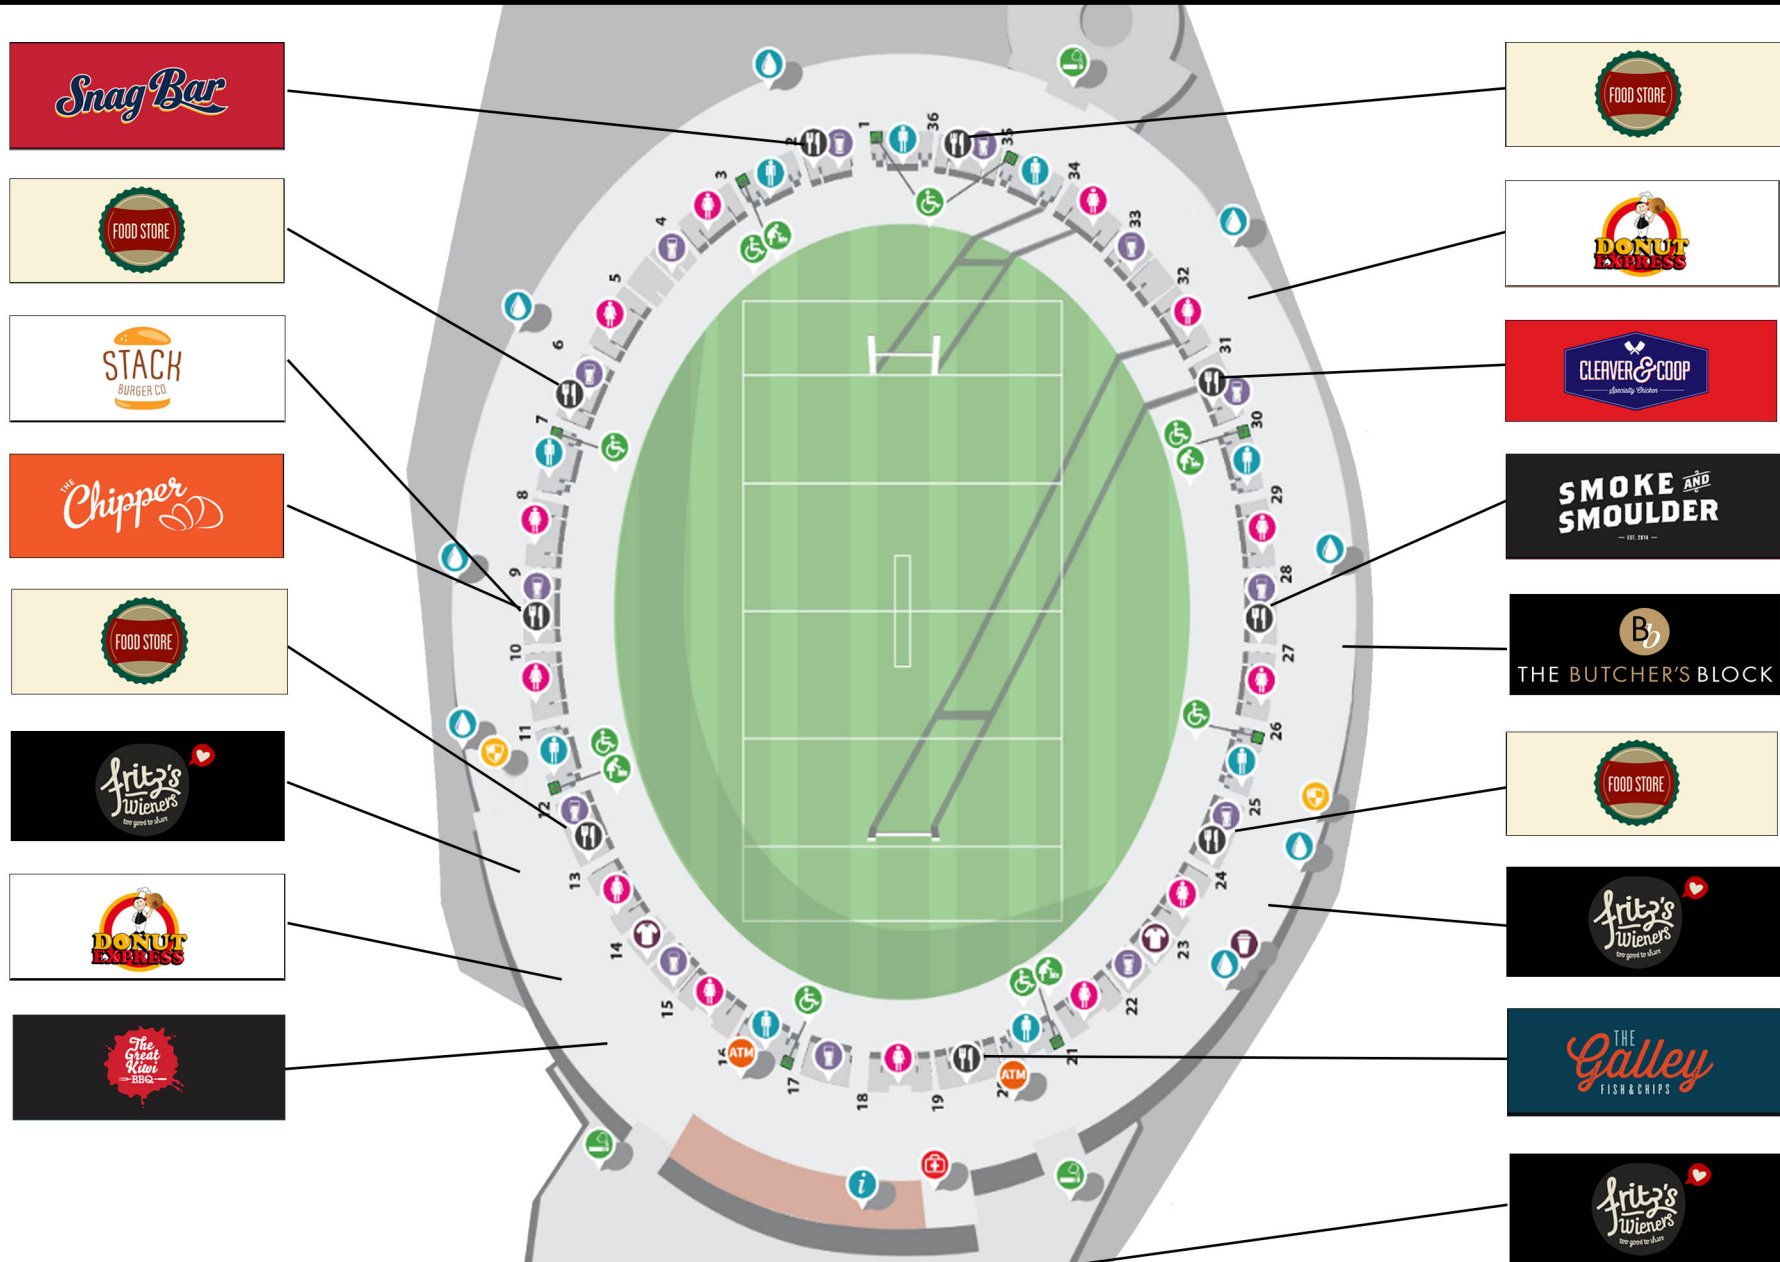

FOOD OUTLETS

Please note: Not all outlets are open for every event

Water stations available at Aisles 2, 6, 9, 1, 23, 25, 28 and 32